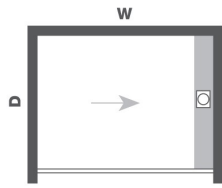

Fixed panel

FX1

Hinged door

HT

Sliding door

SL

3 1/2 walled showers

LH drain position

RH drain position

	W	D	
Nagoya	1400	1000	Base Only
Edmonton	1500	1000	Base Only
Orlando	1600	1000	Base Only
Honolulu	1800	1000	Base Only

 = Non-standard base sizes

Linea Quattro shower bases 2120mm Naked Frameless screen options - Australian Screen Master

3 walled showers

LH drain position

RH drain position

	W	D	FX1	HT			SL	
			A	A	B	C	A	B
Turin	1000	900	Phone 1800 786 297 for screen options & availability					
Berlin	1200	900	Phone 1800 786 297 for screen options & availability					
Santiago	1400	900	Phone 1800 786 297 for screen options & availability					
Ottawa	1600	900	Phone 1800 786 297 for screen options & availability					
Tokyo	1800	900	Phone 1800 786 297 for screen options & availability					
Singapore	2000	900	Phone 1800 786 297 for screen options & availability					