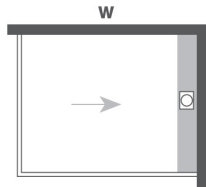

Linea Quattro shower bases 2120mm Naked Frameless screen options - Australian Screen Master

2 walled showers

LH drain position

RH drain position

	W	D	FX1	HT			SL		
			A	A	B	R	A	B	R
Dublin	900	900	N/A	280	620	900	N/A		
Boston	1000	900	Phone 1800 786 297 for screen options & availability						
Rio	1100	900	Phone 1800 786 297 for screen options & availability						
Milan	1200	900	1200	480	720	900	580	620	900
Geneva	1300	900	Phone 1800 786 297 for screen options & availability						
Paris	1400	900	1400	680	720	900	680	720	900
Miami	1000	1000	N/A	280	720	1000	N/A		
Shanghai	1200	1000	1200	480	720	1000	580	620	1000
Vancouver	1400	1000	1400	680	720	1000	680	720	1000
Detroit	1200	1200	Base Only						

Fixed panel

FX1

Hinged door

HT

Sliding door

SL

3 1/2 walled showers

LH drain position