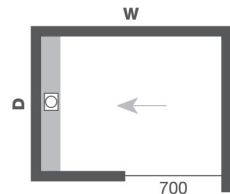

Linea Quattro shower bases 2120mm Naked Frameless screen options - Australian Screen Master

2 walled showers

LH drain position

RH drain position

	W	D	FX1	HT			SL		
			A	A	B	R	A	B	R
Dublin	900	900	N/A	280	620	900	N/A		
Boston	1000	900	Phone 1800 786 297 for screen options & availability						
Rio	1100	900	Phone 1800 786 297 for screen options & availability						
Milan	1200	900	1200	480	720	900	580	620	900
Geneva	1300	900	Phone 1800 786 297 for screen options & availability						
Paris	1400	900	1400	680	720	900	680	720	900
Miami	1000	1000	N/A	280	720	1000	N/A		
Shanghai	1200	1000	1200	480	720	1000	580	620	1000
Vancouver	1400	1000	1400	680	720	1000	680	720	1000
Detroit	1200	1200	Base Only						

Fixed panel

FX1

Hinged door

HT

Sliding door

SL

3 1/2 walled showers

LH drain position

RH drain position

	W	D	
Nagoya	1400	1000	Base Only
Edmonton	1500	1000	Base Only
Orlando	1600	1000	Base Only
Honolulu	1800	1000	Base Only

 = Non-standard base sizes

Linea Quattro shower bases 2120mm Naked Frameless screen options - Australian Screen Master

3 walled showers

LH drain position

RH drain position

	W	D	FX1	HT			SL	
			A	A	B	C	A	B
Turin	1000	900	Phone 1800 786 297 for screen options & availability					
Berlin	1200	900	Phone 1800 786 297 for screen options & availability					
Santiago	1400	900	Phone 1800 786 297 for screen options & availability					
Ottawa	1600	900	Phone 1800 786 297 for screen options & availability					
Tokyo	1800	900	Phone 1800 786 297 for screen options & availability					
Singapore	2000	900	Phone 1800 786 297 for screen options & availability					