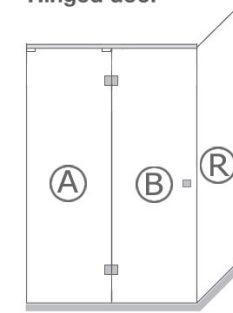

Linea Quattro shower bases 2120mm Naked Frameless screen options - Australian Screen Master

2 walled showers

LH drain position

RH drain position

	W	D	FX1	HT			SL		
			A	A	B	R	A	B	R
Dublin	900	900	N/A	280	620	900	N/A		
Boston	1000	900	Phone 1800 786 297 for screen options & availability						
Rio	1100	900	Phone 1800 786 297 for screen options & availability						
Milan	1200	900	1200	480	720	900	580	620	900
Geneva	1300	900	Phone 1800 786 297 for screen options & availability						
Paris	1400	900	1400	680	720	900	680	720	900
Miami	1000	1000	N/A	280	720	1000	N/A		
Shanghai	1200	1000	1200	480	720	1000	580	620	1000
Vancouver	1400	1000	1400	680	720	1000	680	720	1000
Detroit	1200	1200	Base Only						

Fixed panel

FX1

Hinged door

HT

Sliding door

SL

3 1/2 walled showers

LH drain position