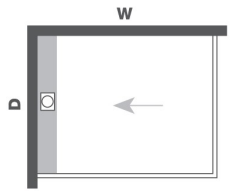

Linea Quattro shower bases 2120mm Naked Frameless screen options - Australian Screen Master

2 walled showers

LH drain position

RH drain position

	W	D	FX1	HT			SL		
			A	A	B	R	A	B	R
Dublin	900	900	N/A	280	620	900	N/A		
Boston	1000	900	Phone 1800 786 297 for screen options & availability						
Rio	1100	900	Phone 1800 786 297 for screen options & availability						
Milan	1200	900	1200	480	720	900	580	620	900
Geneva	1300	900	Phone 1800 786 297 for screen options & availability						
Paris	1400	900	1400	680	720	900	680	720	900
Miami	1000	1000	N/A	280	720	1000	N/A		
Shanghai	1200	1000	1200	480	720	1000	580	620	1000
Vancouver	1400	1000	1400	680	720	1000	680	720	1000
Detroit	1200	1200	Base Only						

Fixed panel

FX1

Hinged door

HT

Sliding door

SL

3 1/2 walled showers

LH drain position

RH drain position

	W	D	
Nagoya	1400	1000	Base Only
Edmonton	1500	1000	Base Only
Orlando	1600	1000	Base Only
Honolulu	1800	1000	Base Only

 = Non-standard base sizes

Linea Quattro shower bases 2120mm Naked Frameless screen options - Australian Screen Master