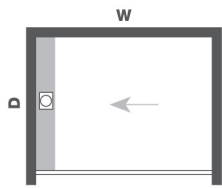

Fixed panel

FX1

Hinged door

HT

Sliding door

SL

3 1/2 walled showers

LH drain position

RH drain position

	W	D	
Nagoya	1400	1000	Base Only
Edmonton	1500	1000	Base Only
Orlando	1600	1000	Base Only
Honolulu	1800	1000	Base Only

 = Non-standard base sizes

Linea Quattro shower bases 2120mm Naked Frameless screen options - Australian Screen Master

3 walled showers

LH drain position

RH drain position

	W	D	FX1	HT			SL	
			A	A	B	C	A	B
Turin	1000	900	Phone 1800 786 297 for screen options & availability					
Berlin	1200	900	Phone 1800 786 297 for screen options & availability					
Santiago	1400	900	Phone 1800 786 297 for screen options & availability					
Ottawa	1600	900	Phone 1800 786 297 for screen options & availability					
Tokyo	1800	900	Phone 1800 786 297 for screen options & availability					
Singapore	2000	900	Phone 1800 786 297 for screen options & availability					