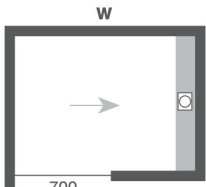

Linea Quattro shower bases 2120mm Naked Frameless screen options - Australian Screen Master

2 walled showers

LH drain position

RH drain position

	W	D	FX1	HT			SL		
			A	A	B	R	A	B	R
Dublin	900	900	N/A	280	620	900	N/A		
Boston	1000	900	Phone 1800 786 297 for screen options & availability						
Rio	1100	900	Phone 1800 786 297 for screen options & availability						
Milan	1200	900	1200	480	720	900	580	620	900
Geneva	1300	900	Phone 1800 786 297 for screen options & availability						
Paris	1400	900	1400	680	720	900	680	720	900
Miami	1000	1000	N/A	280	720	1000	N/A		
Shanghai	1200	1000	1200	480	720	1000	580	620	1000
Vancouver	1400	1000	1400	680	720	1000	680	720	1000
Detroit	1200	1200	Base Only						

Fixed panel

FX1

Hinged door

HT

Sliding door

SL

3 1/2 walled showers

LH drain position

RH drain position

	W	D	
Nagoya	1400	1000	Base Only
Edmonton	1500	1000	Base Only
Orlando	1600	1000	Base Only
Honolulu	1800	1000	Base Only

 = Non-standard base sizes

Linea Quattro shower bases 2120mm Naked Frameless screen options - Australian Screen Master

3 walled showers

LH drain position

RH drain position

	W	D	FX1	HT			SL	
			A	A	B	C	A	B
Turin	1000	900	Phone 1800 786 297 for screen options & availability					
Berlin	1200	900	Phone 1800 786 297 for screen options & availability					
Santiago	1400	900	Phone 1800 786 297 for screen options & availability					
Ottawa	1600	900	Phone 1800 786 297 for screen options & availability					
Tokyo	1800	900	Phone 1800 786 297 for screen options & availability					
Singapore	2000	900	Phone 1800 786 297 for screen options & availability					