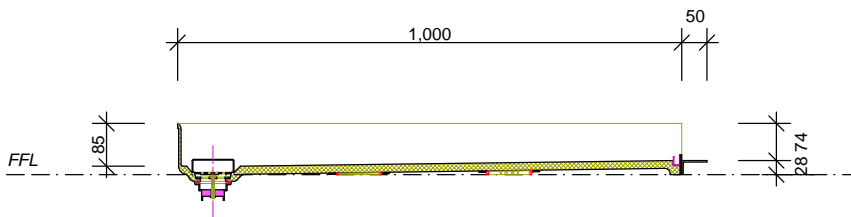

**Floor Plan Chicago - Linea Quattro Channel Drain  
& Stainless Steel Cover 1600x1000**  
3WChiBack\_1600x1000

**Section Chicago - Linea Quattro Channel Drain  
& Stainless Steel Cover 1600x1000**  
3WChiBkSect\_1600x1000

**NOTE:** Section cut through centre of waste outlet

**Screen Options**      **Aust:**    HT   FX1                    ( refer to Screen Master Aust )  
                                 **NZ:**     HZ3   SL4   FX1                ( refer to Screen Master NZ )

lineaquattro  | **Chicago 1600x1000mm Back**

Linea Quattro 3 Framed Wall Showers - Channel Drain & Stainless Steel Cover (Grate)

**Atlantis Bathroom Style All rights reserved**  
**AUST 1800 786 297 NZ 0800 428 526**