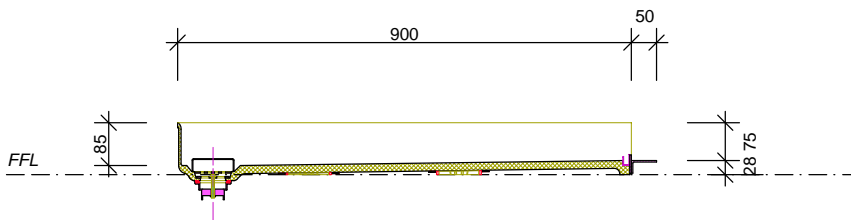

**Floor Plan Ottawa - Linea Quattro Channel Drain
& Stainless Steel Cover 1600x900**
3WOttBack_1600x900

**Section Ottawa - Linea Quattro Channel Drain
& Stainless Steel Cover 1600x900**
3WOttBkSect_1600x900

NOTE: Section cut through centre of waste outlet

Screen Options **Aust:** HT FX1 (refer to Screen Master Aust)
 NZ: HZ3 SL4 FX1 (refer to Screen Master NZ)

lineaquattro  | **Ottawa 1600x900mm Back**

Linea Quattro 3 Framed Wall Showers - Channel Drain & Stainless Steel Cover (Grate)