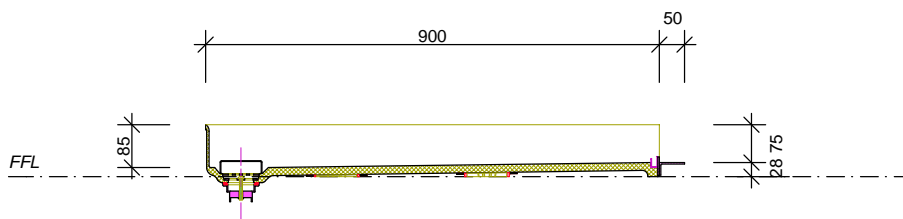

**Floor Plan Barcelona - Linea Quattro Channel Drain  
& Stainless Steel Cover 1500x900**  
3WBarBack\_1500x900

**Section Barcelona - Linea Quattro Channel Drain  
& Stainless Steel Cover 1500x900**  
3WBarBkSect\_1500x900

**NOTE:** Section cut through centre of waste outlet

**Screen Options**      **Aust:**    HT   FX1                    ( refer to Screen Master Aust )  
                                 **NZ:**        HZ3   SL4   FX1                ( refer to Screen Master NZ )

lineaquattro  | **Barcelona 1500x900mm Back**

Linea Quattro 3 Framed Wall Showers - Channel Drain & Stainless Steel Cover (Grate)

**Atlantis Bathroom Style All rights reserved**  
**AUST 1800 786 297 NZ 0800 428 526**