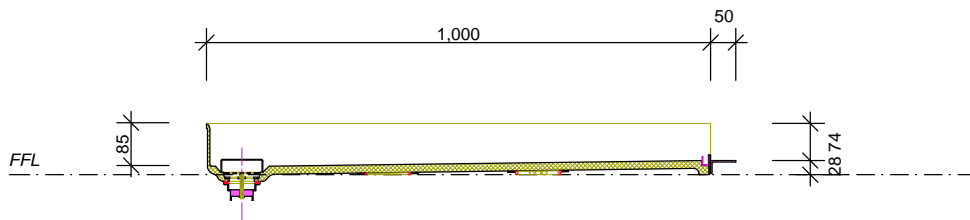

**Floor Plan Lisbon** - Linea Quattro Channel Drain  
 & Stainless Steel Cover 1400x1000  
 3WLisBack\_1400x1000

**Section Lisbon** - Linea Quattro Channel Drain  
 & Stainless Steel Cover 1400x1000  
 3WLisBkSect\_1400x1000

**NOTE:** Section cut through centre of waste outlet

**Screen Options**

<b>Aust:</b>	HT	SL	FX1	( refer to Screen Master Aust)
<b>NZ:</b>	HZ3	SL3	FX1	( refer to Screen Master NZ )

lineaquattro  | **Lisbon 1400x1000mm Back**