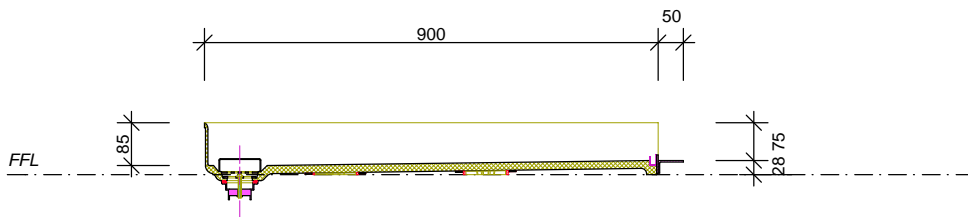

**Floor Plan Santiago - Linea Quattro Channel Drain
& Stainless Steel Cover 1400x900**
3WSanBack_1400x900

**Section Santiago - Linea Quattro Channel Drain
& Stainless Steel Cover 1400x900**
3WSanBkSect_1400x900

NOTE: Section cut through centre of waste outlet

Screen Options **Aust:** HT SL FX1 (refer to Screen Master Aust)
 NZ: HZ3 SL3 FX1 (refer to Screen Master NZ)

lineaquattro  | **Santiago 1400x900mm Back**