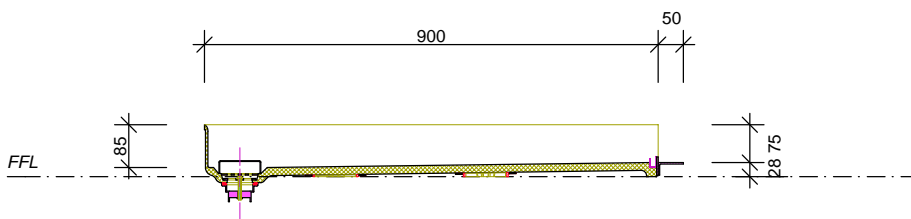

Floor Plan Berlin - Linea Quattro Channel Drain
 & Stainless Steel Cover 1200x900
 3WBerBack_1200x900

Section Berlin - Linea Quattro Channel Drain
 & Stainless Steel Cover 1200x900
 3WBerBkSect_1200x900

NOTE: Section cut through centre of waste outlet

Screen Options **Aust:** HT SL FX1 (refer to Screen Master Aust)
 NZ: HZ3 SL3 FX1 (refer to Screen Master NZ)

| | | |
|--|-------------------------------|------------------------------------|
| lineaquattro | Berlin 1200x900mm Back | |
| Linea Quattro 3 Framed Wall Showers - Channel Drain & Stainless Steel Cover (Grate) | | |
| Atlantis Bathroom Style All rights reserved AUST 1800 786 297 NZ 0800 428 526 | | Revision Date: June 2010 |