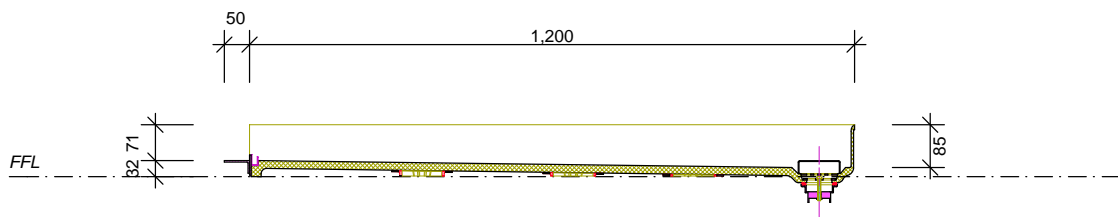

**Floor Plan Shanghai** - Linea Quattro Channel Drain  
 & Stainless Steel Cover 1200x1000  
 2WShaRH\_1200x1000

**Section Shanghai** - Linea Quattro Channel Drain  
 & Stainless Steel Cover 1200x1000  
 2WShaRHsect\_1200x1000

**NOTE:** Section cut through centre of waste outlet

**Screen Options**

<b>Aust:</b>	HT	SL	FX1	( refer to Screen Master Aust)
<b>NZ:</b>	HZ2	SL2	FX1	( refer to Screen Master NZ )

linea quattro  | **Shanghai 1200x1000mm RH**