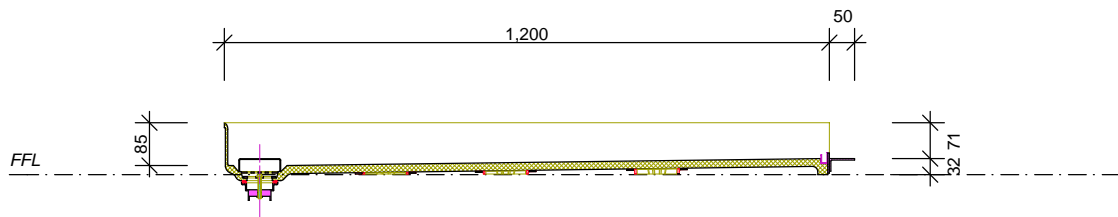

**Floor Plan Shanghai** - Linea Quattro Channel Drain  
 & Stainless Steel Cover 1200x1000  
 2WShaLH\_1200x1000

**Section Shanghai** - Linea Quattro Channel Drain  
 & Stainless Steel Cover 1200x1000  
 2WShaLHSect\_1200x1000

**NOTE:** Section cut through centre of waste outlet

**Screen Options**

<b>Aust:</b>	HT	SL	FX1	( refer to Screen Master Aust)
<b>NZ:</b>	HZ2	SL2	FX1	( refer to Screen Master NZ )

linea quattro | **Shanghai 1200x1000mm LH**