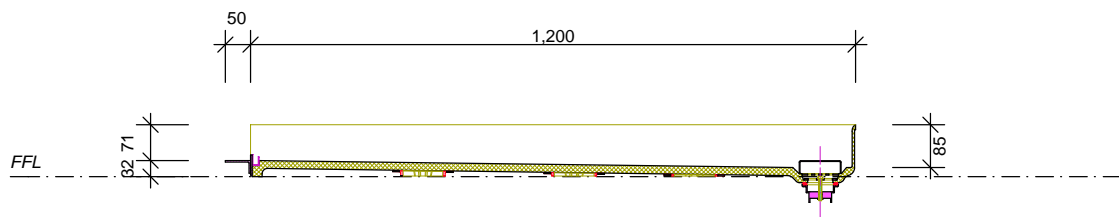

**Floor Plan Milan - Linea Quattro Channel Drain
& Stainless Steel Cover 1200x900**
2WMiIRH_1200x900

**Section Milan - Linea Quattro Channel Drain
& Stainless Steel Cover 1200x900**
2WMiIRHSect_1200x900

NOTE: Section cut through centre of waste outlet

Screen Options

Aust:	HT	SL	FX1	(refer to Screen Master Aust)
NZ:	HZ2	SL2	FX1	(refer to Screen Master NZ)

lineaquattro  | **Milan 1200x900mm RH**

Linea Quattro 2 Framed Wall Showers - Channel Drain & Stainless Steel Cover (Grate)