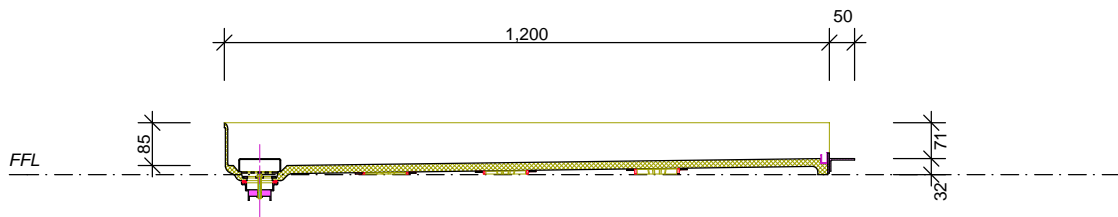

**Floor Plan Milan - Linea Quattro Channel Drain  
& Stainless Steel Cover 1200x900**  
2WMiLH\_1200x900

**Section Milan - Linea Quattro Channel Drain  
& Stainless Steel Cover 1200x900**  
2WMiLHsect\_1200x900

**NOTE:** Section cut through centre of waste outlet

**Screen Options**      **Aust:**    HT   SL   FX1      ( refer to Screen Master Aust )  
    **NZ:**      HZ2   SL2   FX1      ( refer to Screen Master NZ )

lineaquattro  | **Milan 1200x900mm LH**

Linea Quattro 2 Framed Wall Showers - Channel Drain & Stainless Steel Cover (Grate)

**Atlantis Bathroom Style All rights reserved**  
**AUST 1800 786 297 NZ 0800 428 526**