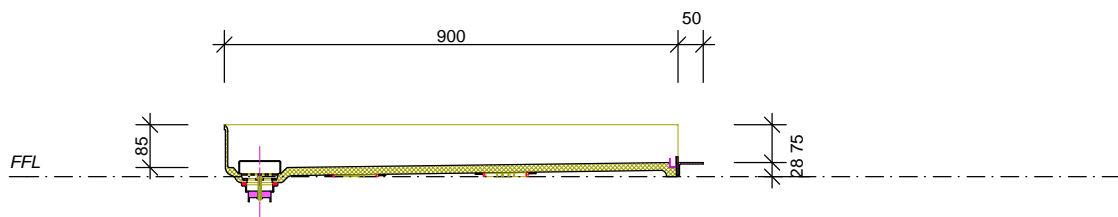

Floor Plan Dublin - Linea Quattro Channel Drain
 & Stainless Steel Cover 900x900
 2WDubLH_900x900

Section Dublin - Linea Quattro Channel Drain
 & Stainless Steel Cover 900x900
 2WDubLHSect_900x900

NOTE: Section cut through centre of waste outlet

Screen Options **Aust:** HT (refer to Screen Master Aust)
 NZ: HZ2 (refer to Screen Master NZ)

linea quattro  Dublin 900x900mm LH		
Linea Quattro 2 Framed Wall Showers - Channel Drain & Stainless Steel Cover (Grate)		
Atlantis Bathroom Style All rights reserved AUST 1800 786 297 NZ 0800 428 526		Revision Date: June 2010