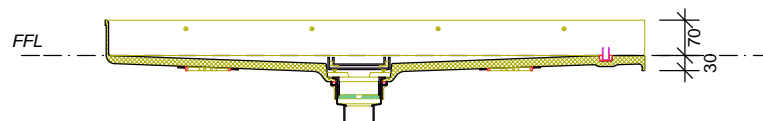

Floor Plan Sensation - Cuub centred tile-over waste 1000x1000
 2WSens_1000x1000

Section Sensation - Cuub centred tile-over waste 1000x1000
 2WSensSect_1000x1000

NOTE: Section cut through centre of waste outlet

Cuub | Sensation 1000 x 1000mm

Cuub 2 Framed Wall Showers - Centred tile over waste

Atlantis Bathroom Style All rights reserved
AUST 1800 786 297 NZ 0800 428 526

Revision Date:

Feb 2010