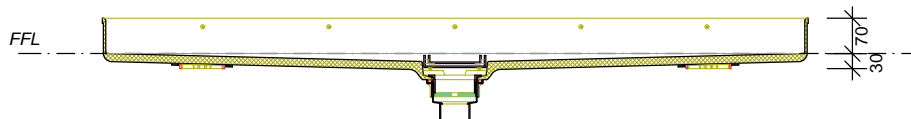

Floor Plan Euphoria - Cuub centred tile-over waste 1400x1000
 3WEuph_1400x1000

Section Euphoria - Cuub centred tile-over waste 1400x1000
 3WEuphSect_1400x1000

NOTE: Section cut through centre of waste outlet

Cuub | Euphoria 1400 x 1000mm

Cuub 3 Framed Wall Showers - Centred tile over waste

Atlantis Bathroom Style All rights reserved
AUST 1800 786 297 NZ 0800 428 526

Revision Date:

Feb 2010