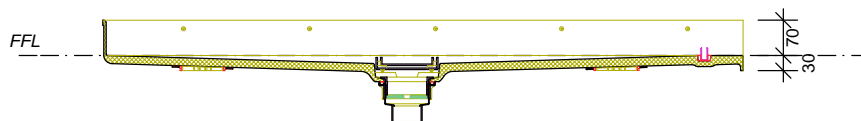

Floor Plan Bella - Cuub centred tile-over waste 1200x900LH
2WBell_1200x900LH

Section Bella - Cuub centred tile-over waste 1200x900LH
2WBellSect_1200x900LH

NOTE: Section cut through centre of waste outlet

Cuub | **Bella 1200 x 900mm**

Cuub 2 Framed Wall Showers - Centred tile over waste

Atlantis Bathroom Style All rights reserved
AUST 1800 786 297 NZ 0800 428 526

Revision Date:

Feb 2010